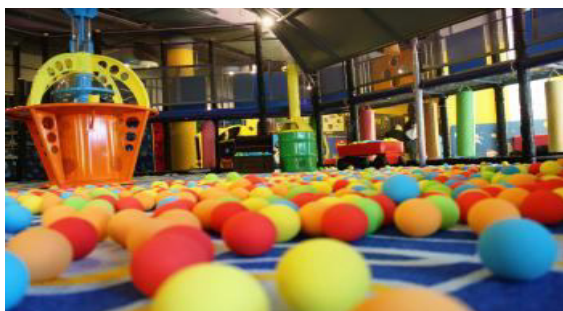

Built on a floor size of 5,062 square feet, REKA ZONE Indoor Playland is set to wow parents and children with its cognitive stimulating equipments.

“Children’s play needs in the 21st century are not limited to simply running and swinging, they should be designed to help them think, symbolise, construct and create. The diversity and richness of playlands and playgrounds, with equipments that are movable and complex are important for children to adapt to their play schemes rather than basic, dormant equipments,” said Andy Low, Managing Director of Reka Setia Playground Sdn. Bhd.

“We realise that in this digital age, kids are missing out on a very important life element – Play. REKA’s equipments and playland concept are created to bring joy and fun into their early learning process. Besides, this playland creates opportunities for parents and children to bond with each other, builds close-knitted relationships and enhances existing family values,” he enthused.

The brightly coloured playland features five sections:

□

- Section A: Main entrance, ticketing counter & snack counter
- Section B: Toddler Play – play area for toddlers below three years old □

- Section C: Foam Ball Arena – play area with cannon shooting and a ball fountain
- Section D: Function area for birthday parties and similar programmes during weekdays
- Section E: Crawl Play – play area with crawling tubes and rock climbers

In line with REKA’s commitment to provide a constructive and fun environment to promote physical, cognitive, emotional and cultural development, REKA ZONE Indoor Playland is fitted with REKA’s best equipments suitable for children aged 2 to 12. The playland will be opened to public from 10.30 a.m. to 9.30 p.m. from Mondays to Thursdays, 10.30 a.m. to 10.30 p.m. on Fridays, Saturdays, School Holidays, Eve & Public Holidays and on Sunday from 10.30 a.m. to 10.00 p.m.